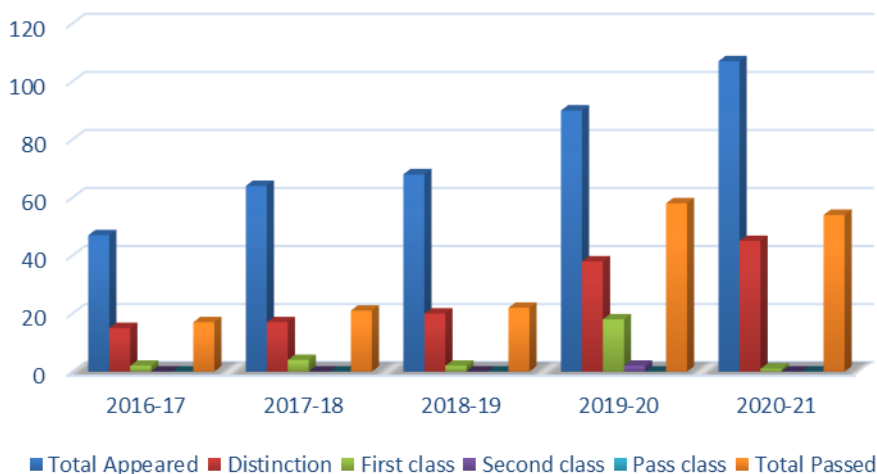

K L E Society's

Gudleppa Hallikeri Arts, Science and Commerce College, Haveri

(Re accredited by NAAC at 'A' Grade with CGPA 3.23)

Final Semester result analysis for the year 2016-2021 of B.A., B.Sc., B.Com., M.Com.

B.A.

Sl. No.	Year	Total Appeared	Distinction	First class	Second class	Pass class	Total Passed	Percentage
1	2016-17	47	15	2	0	0	17	36.2
2	2017-18	64	17	4	0	0	21	32.8
3	2018-19	68	20	2	0	0	22	32.4
4	2019-20	90	38	18	2	0	58	64.4
5	2020-21	107	45	1	0	0	54	50.5

B.A. Final Semester Results 2016-21