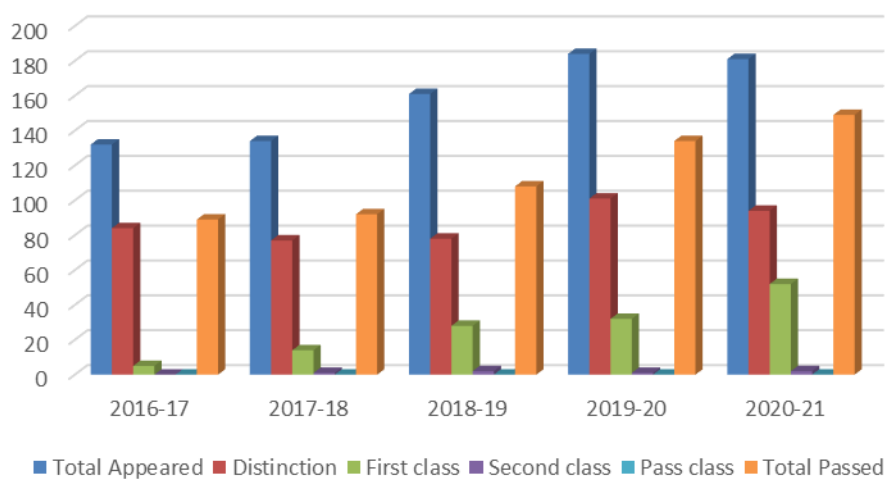

B.Sc.

Sl. No.	Year	Total Appeared	Distinction	First class	Second class	Pass class	Total Passed	Percentage
1	2016-17	132	84	5	0	0	89	67.4
2	2017-18	134	77	14	1	0	92	68.7
3	2018-19	161	78	28	2	0	108	67.1
4	2019-20	184	101	32	1	0	134	72.8
5	2020-21	181	94	52	2	0	149	82.3

B.Sc. Final Semester Results 2016-21