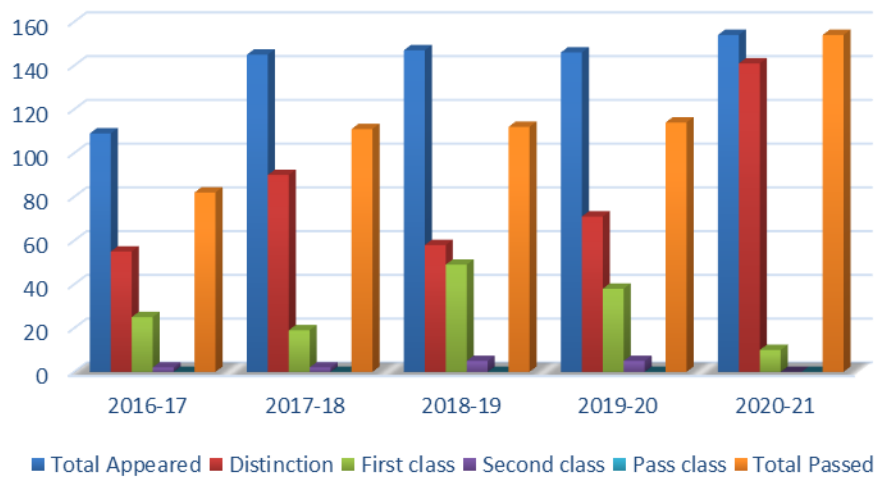

B.Com.

Sl. No.	Year	Total Appeared	Distinction	First class	Second class	Pass class	Total Passed	Percentage
1	2016-17	109	55	25	2	0	82	75.2
2	2017-18	145	90	19	2	0	111	76.6
3	2018-19	147	58	49	5	0	112	76.2
4	2019-20	146	71	38	5	0	114	78.1
5	2020-21	154	141	10	0	0	154	100

B.Com. Final Semester 2016-21